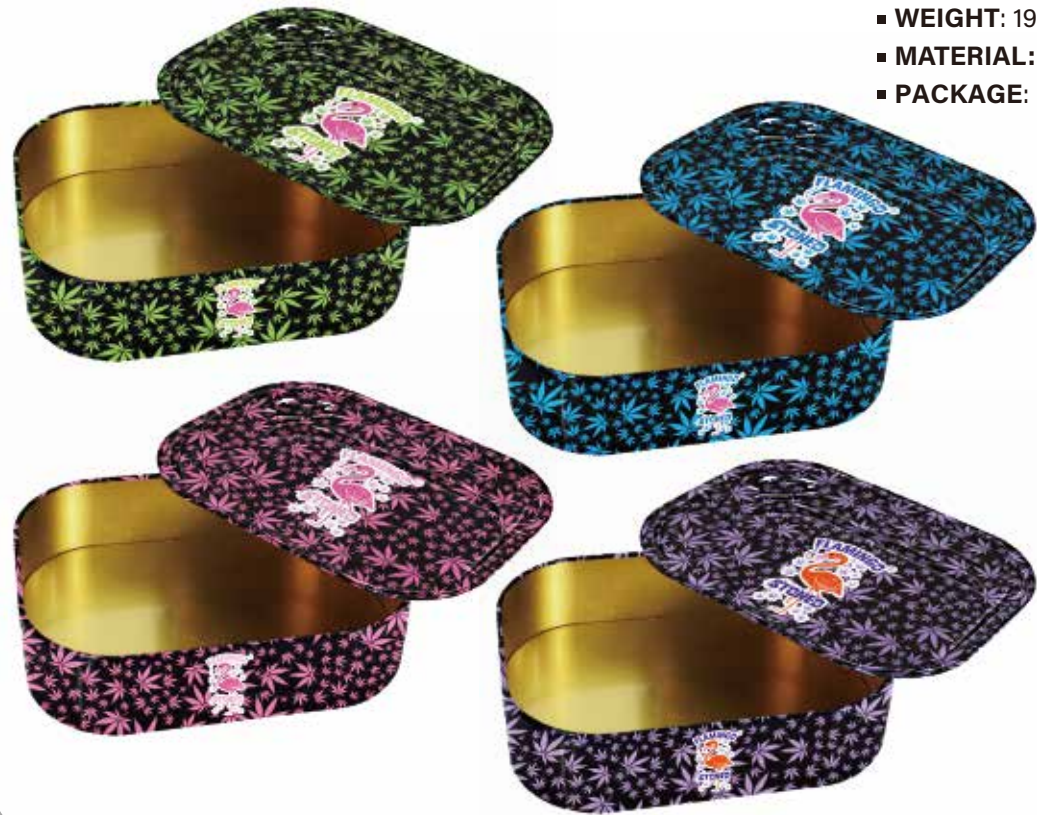

ITEM NO.: SET251-SF

DESCRIPTION:

- **SIZE:** 180*140*45mm
- **WEIGHT:** 193g/pcs
- **MATERIAL:** Tinplate
- **PACKAGE:** Single OPP Bag Lite